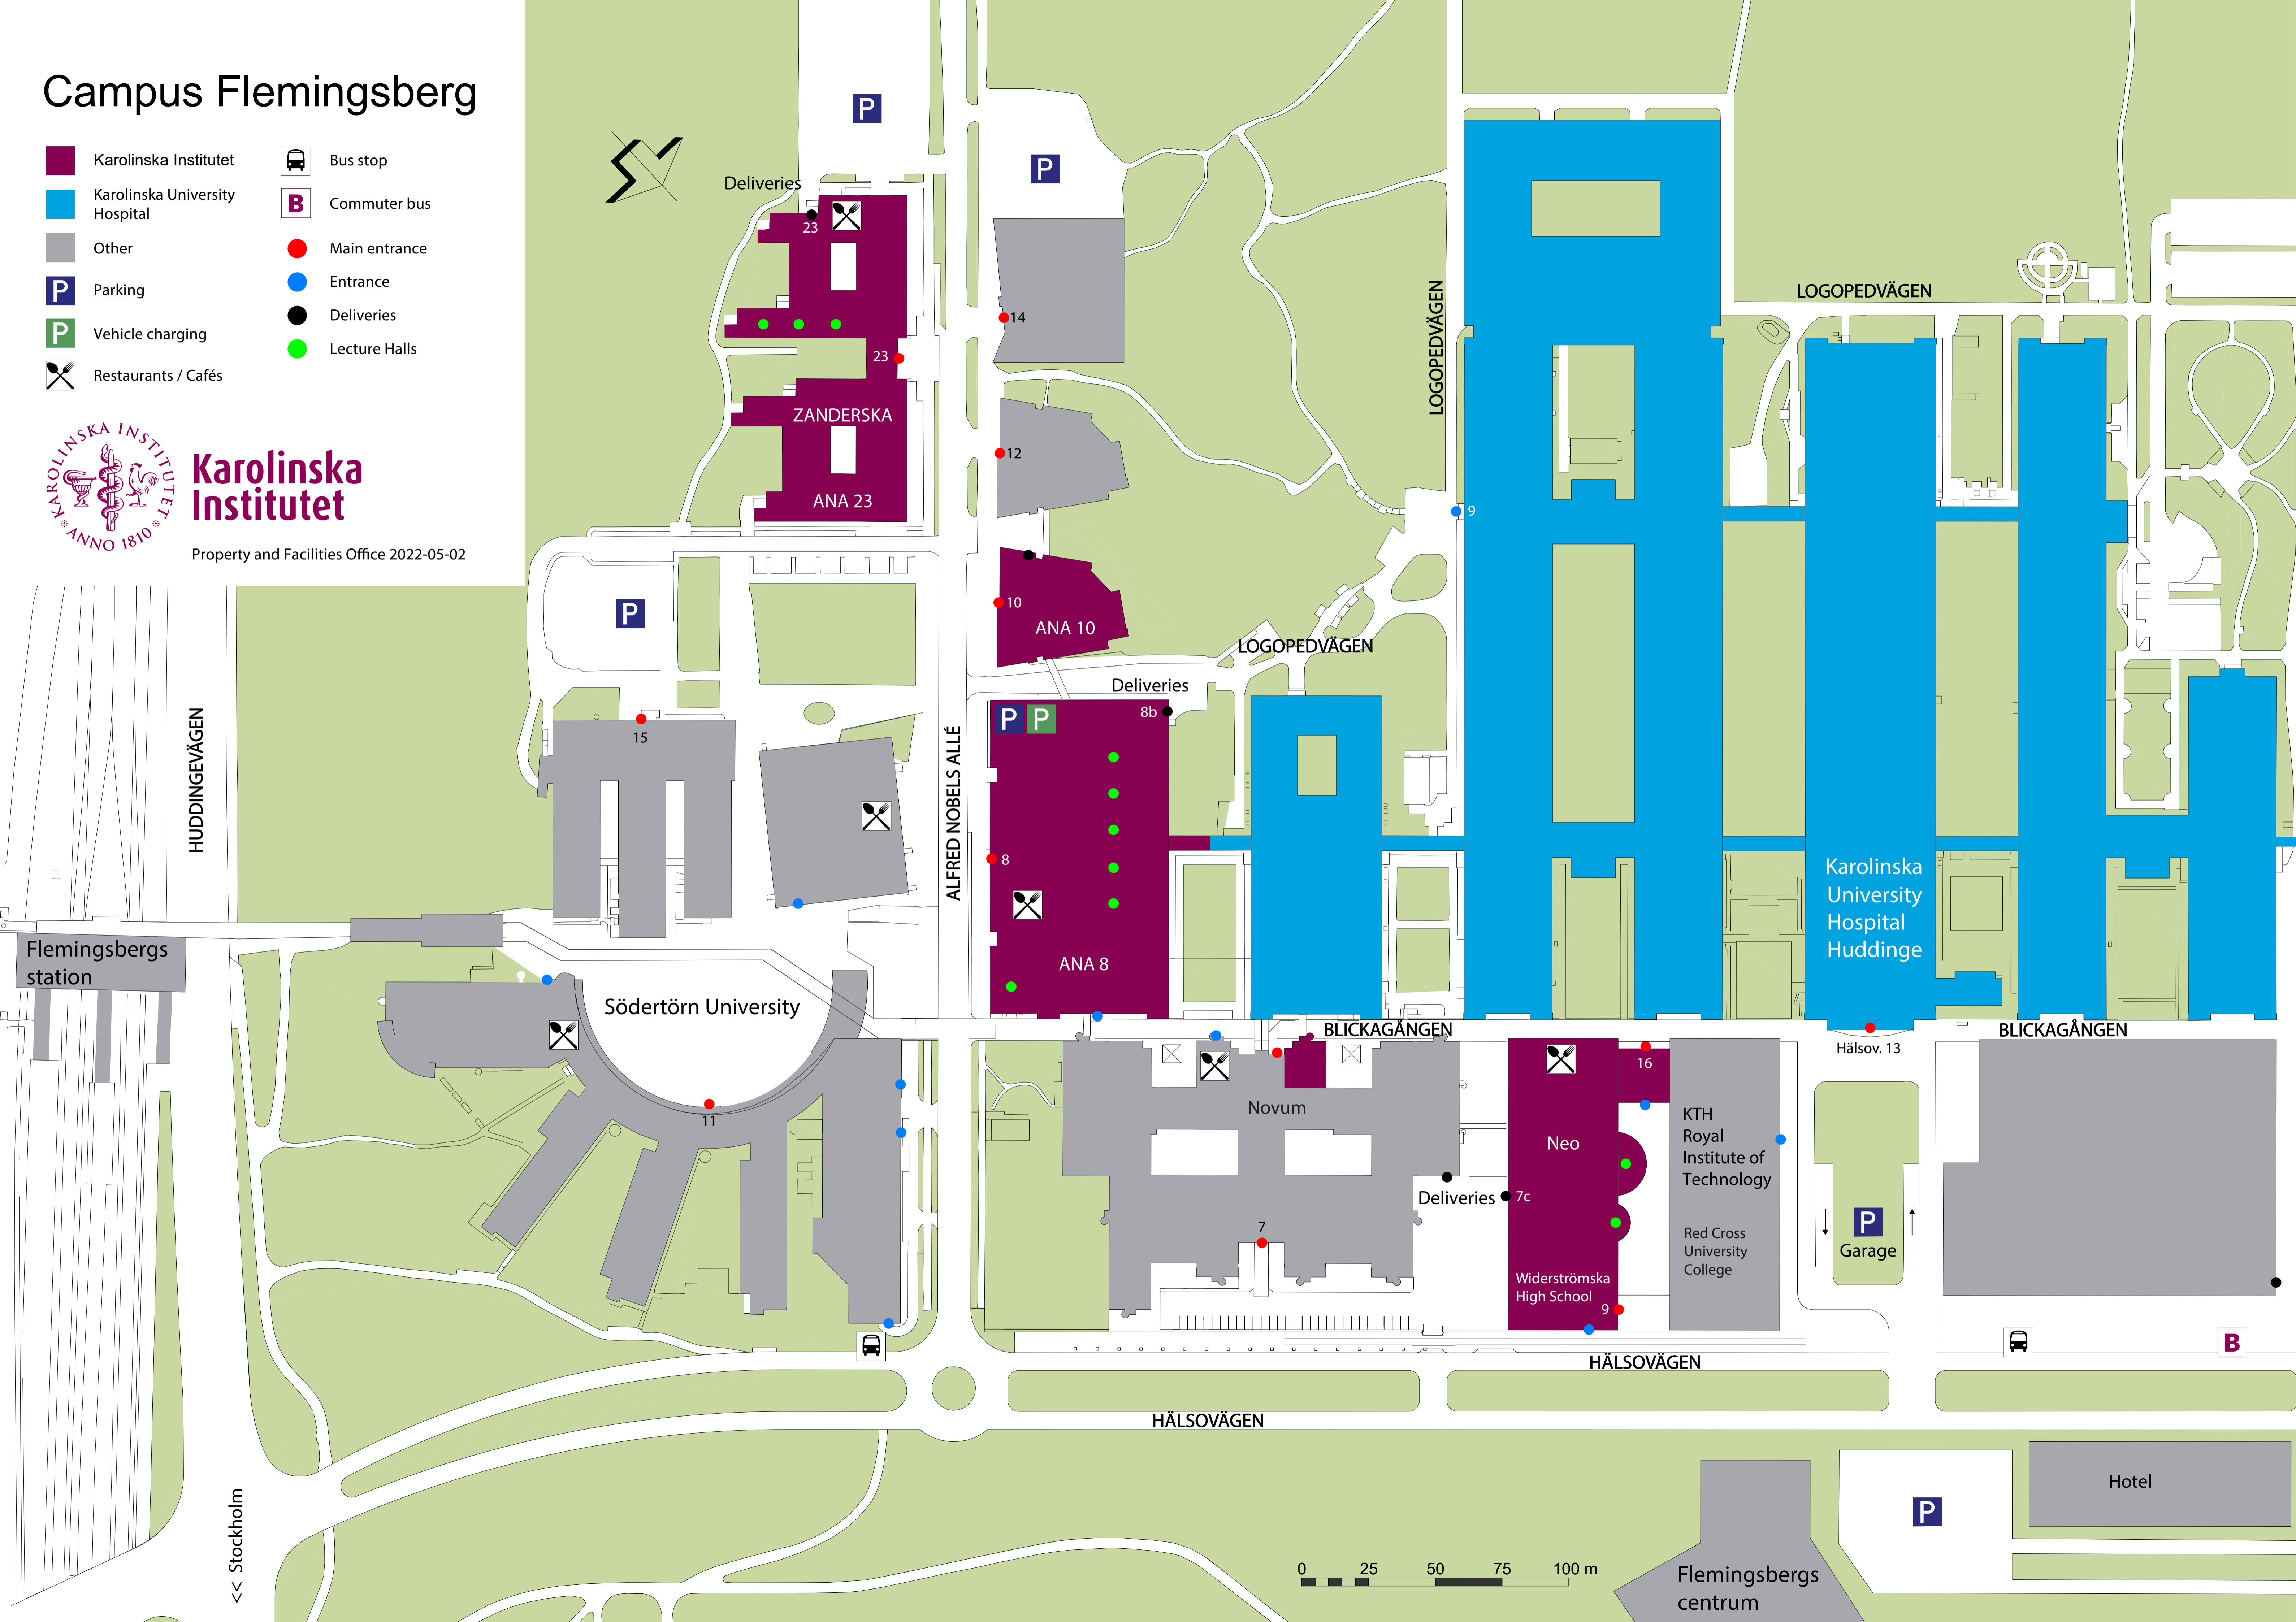

Campus Flemingsberg

- Karolinska Institutet
- Karolinska University Hospital
- Other
- P Parking
- P Vehicle charging
- B Bus stop
- B Commuter bus
- Main entrance
- Entrance
- Deliveries
- Lecture Halls
- ✂ Restaurants / Cafés

Karolinska Institutet

Property and Facilities Office 2022-05-02

<< Stockholm

0 25 50 75 100 m

Flemingsberg centrum

Departments

Biosciences and Nutrition (BioNut)... Blickagången 16

Clinical Science, Intervention and technology

Student Dining Rooms

Alfred Nobels allé 8, floor 4
Alfred Nobels allé 10, floor 2
Alfred Nobels allé 23, floor 3, 4, 5

Lecture Halls

Alfred Nobels allé 8

Solen 4U, 4V, 4X, 4Y, 4Z entrance floor (4)
Månen 9Q floor 9

Alfred Nobels allé 10

Rappesalen, de Verdiersalen entrance floor (2)

Alfred Nobels allé 23

Sal H1 Röd, H2 Grön, H3 Blå entrance floor (1)

Neo, Blickagången 16

Jan-Åke Gustafssonsalen entrance floor (5)
Erna Möllersalen entrance floor (5)