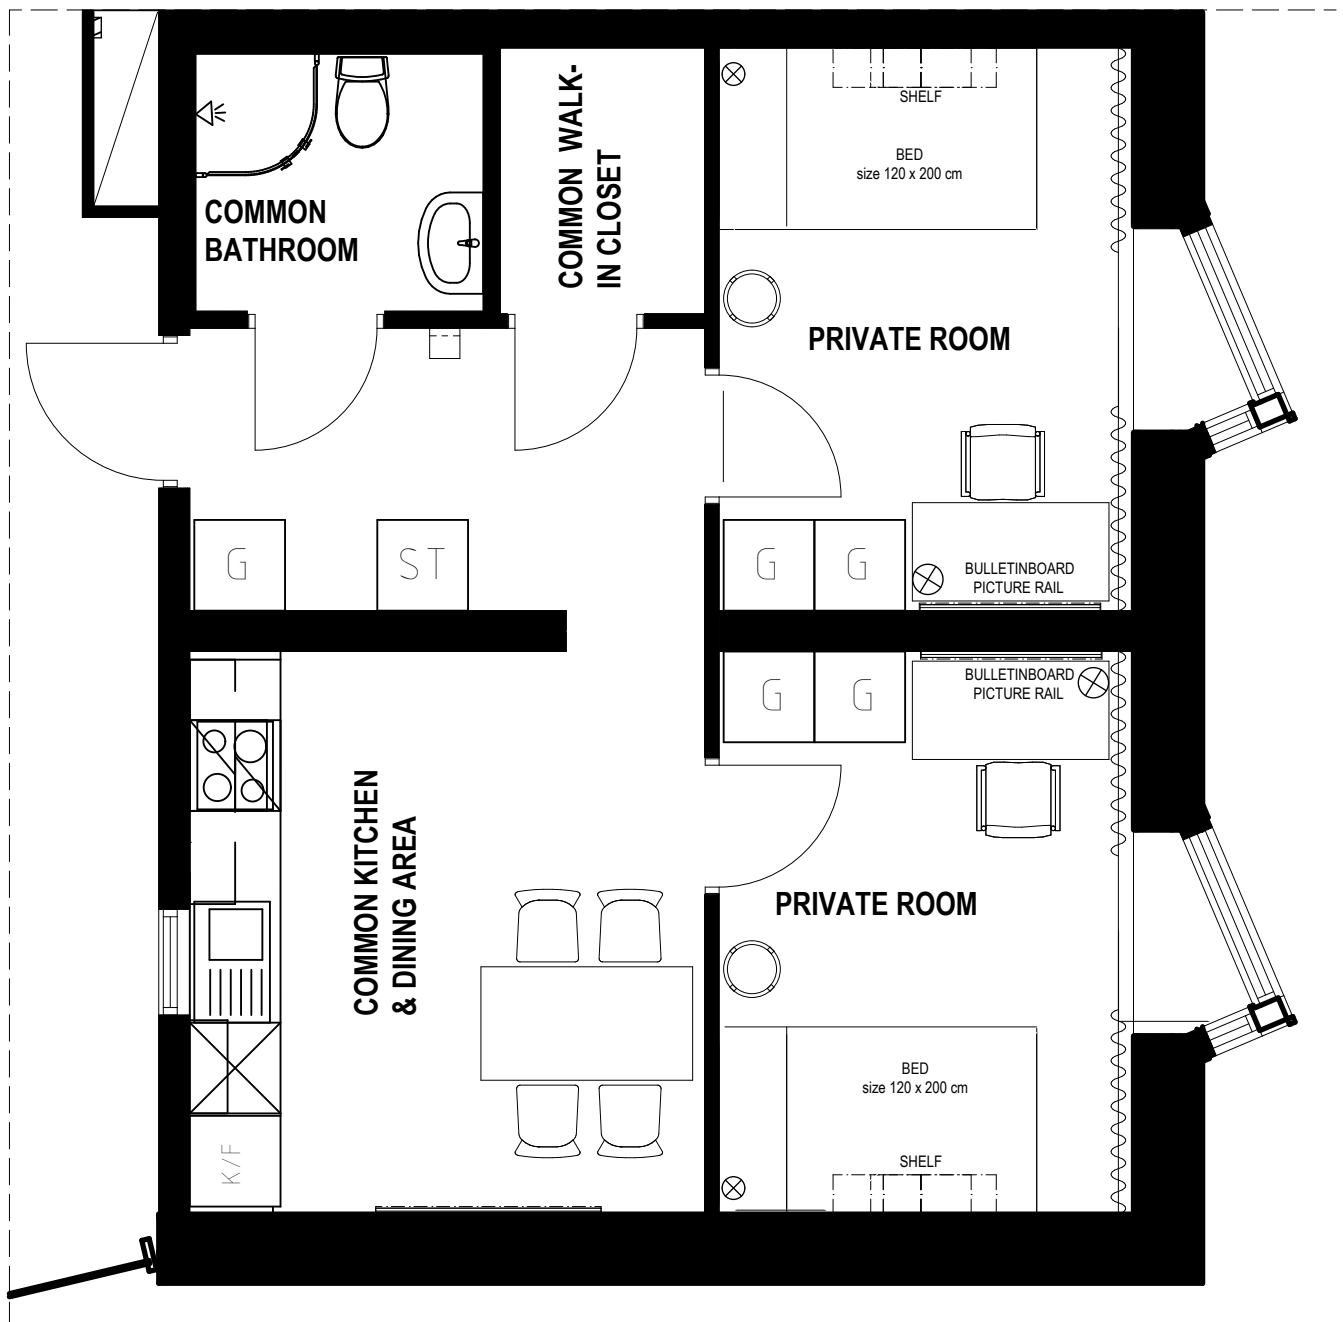

APARTMENT LAYOUT

Shared 2-bedroom apartment at Fogdevreten 15
Floor plan