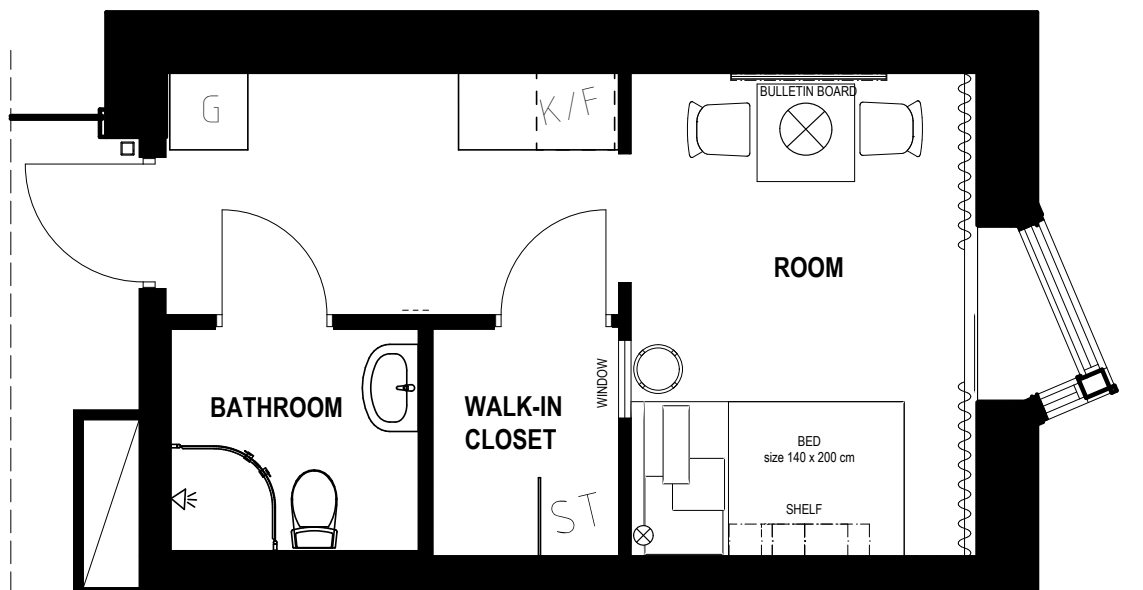

APARTMENT LAYOUT

Studio with shared kitchen at Fogdevreten 13

Floor plan