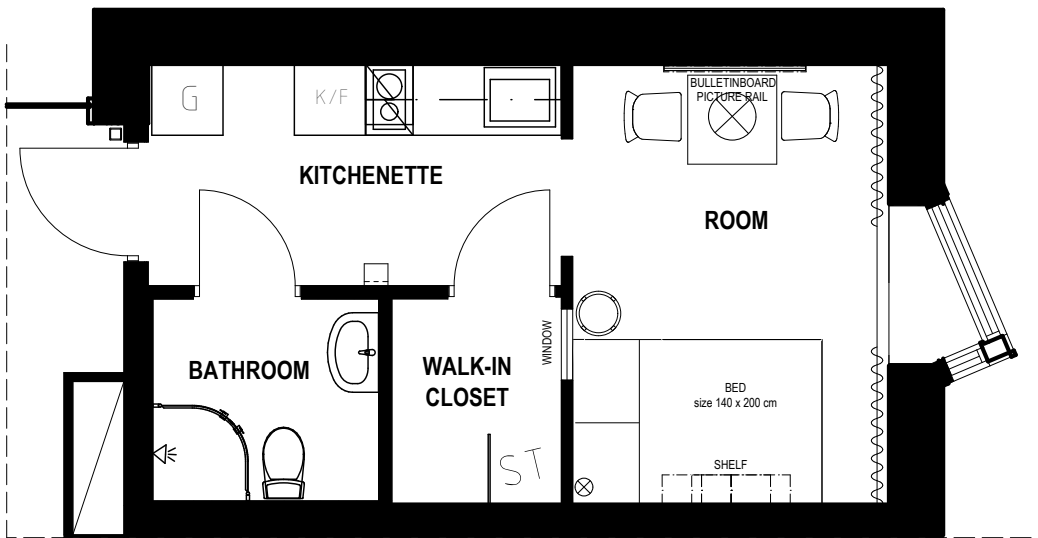

APARTMENT LAYOUT

Studio apartment at Fogdevreten 11 Floor plan

KI Residence Solna

Studio apartment
Fogdevreten 11