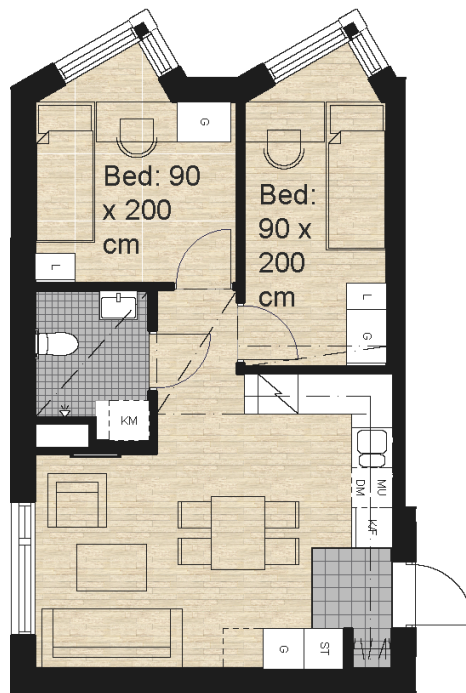

SINGLE ROOMS

- Bed (size 90 x 200 cm)
- Bed mattress
- Quilt (size 150 x 200 cm)
- Pillow (size 50 x 60 cm)
- Mirror
- Laptop desk
- Swivel chair
- Picture ledge
- Shelf
- Lamps

HALLWAY

- Doormat
- Shoerack
- Chest of drawers

APARTMENT LAYOUT

Shared two bedroom apartment

This is an example.
Variations may occur.

Scale 1:100

SHARED 3-BEDROOM APARTMENT

COMMON LIVING ROOM/DINING AREA

- Sofa bed
- 1 Quilt (for the sofa bed)
- 2 pillows (for the sofa bed)
- 3 decoration pillows
- Armchair
- Coffee table
- Carpet
- 2 reading lamps
- Paintings
- Table
- 4 chairs
- 2 folding chairs
- 1 step stool

SINGLE ROOMS

- Bed (size 90 x 200 cm)
- Bed mattress
- Quilt (size 150 x 200 cm)
- Pillow (size 50 x 60 cm)
- Chest of drawers
- Laptop desk
- Swivel chair
- Picture ledge
- Carpet
- Shelf
- Lamp

DOUBLE ROOM