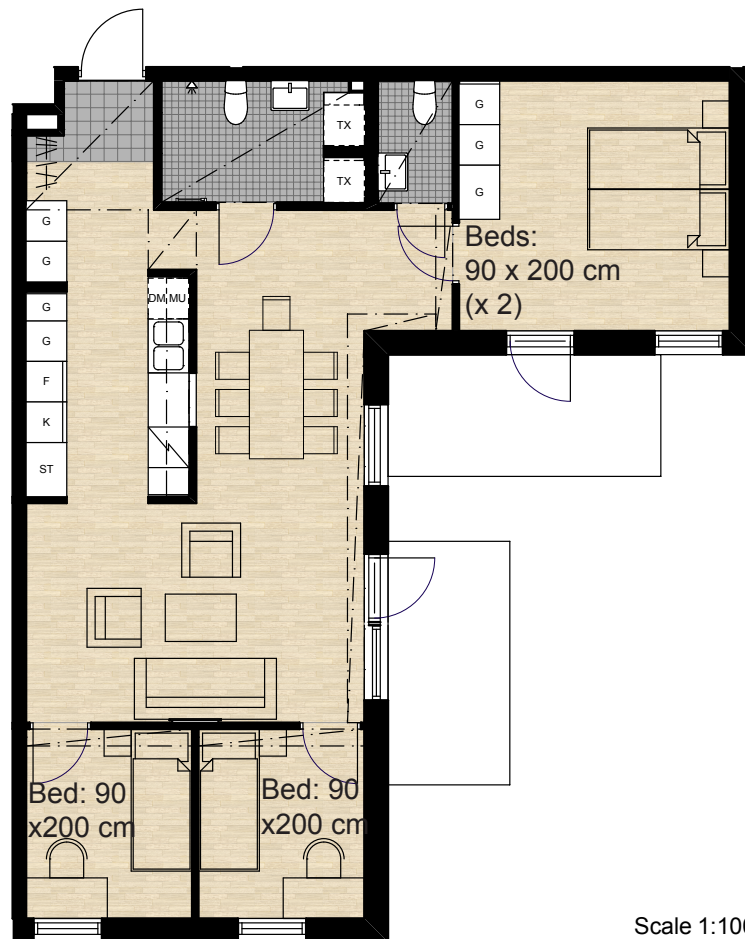

APARTMENT LAYOUT

Shared three bedroom apartment

This is an example.
Variations may occur.

Scale 1:100