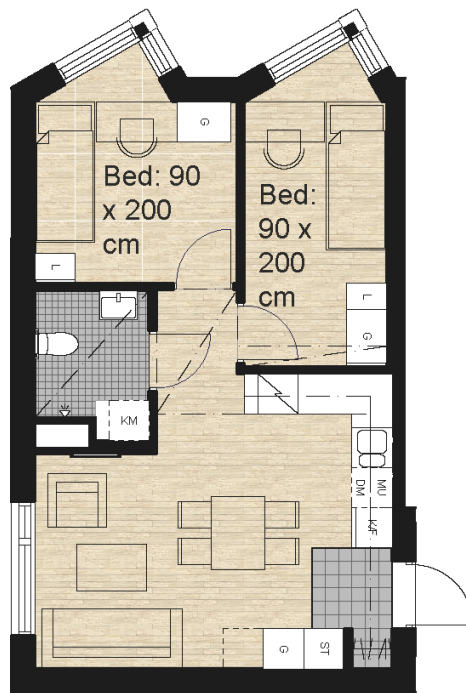

SINGLE ROOMS

- Bed (size 90 x 200 cm)
- Bed mattress
- Quilt (size 150 x 200 cm)
- Pillow (size 50 x 60 cm)
- Mirror
- Laptop desk
- Swivel chair
- Picture ledge
- Shelf
- Lamps

HALLWAY

- Doormat
- Shoerack
- Chest of drawers

APARTMENT LAYOUT

Shared two bedroom apartment

This is an example.
Variations may occur.

Scale 1:100

SHARED 2-BEDROOM APARTMENT

COMMON LIVING ROOM/DINING AREA

- Sofa bed
- 1 Quilt (for the sofa bed)
- 2 pillows (for the sofa bed)
- 3 decoration pillows
- Armchair
- Coffee table
- Carpet
- 2 reading lamps
- Dining table
- 4 chairs
- 2 folding chairs

SINGLE ROOMS

- Bed (size 90 x 200 cm)
- Bed mattress
- Quilt (size 150 x 200 cm)
- Pillow (size 50 x 60 cm)
- Chest of drawers
- Laptop desk
- Swivel chair
- Picture ledge
- Carpet
- Shelf
- Lamp

DOUBLE ROOM