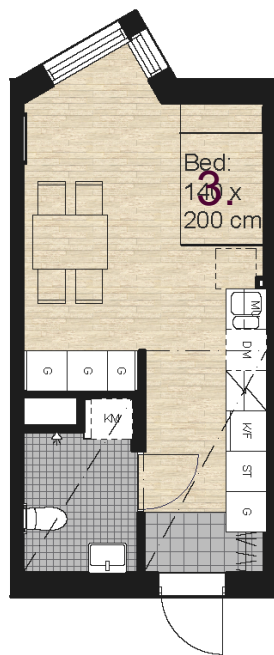

STUDIO APARTMENT

LIVING ROOM/DINING AREA

- Bed (size 140 x 200 cm)
- Bed mattress
- 2 quilts (size 150 x 200 cm)
- 2 pillows (size 50 x 60 cm)
- 3 decoration pillows
- Bedside table
- Warderobes
- Lamps
- Dining table
- 2 chairs
- 2 folding chairs
- Laptop desk
- Swivel chair
- Picture ledge
- Shelf
- Step stool

APARTMENT LAYOUT

Studio apartment

This is an example.
Variations may occur.

SCALE 1:100

FAMILY APARTMENT

COMMON LIVING ROOM/DINING AREA

- Sofa bed
- 1 Quilt (for the sofa bed)
- 2 pillows (for the sofa bed)
- 3 decoration pillows
- Armchair
- Coffee table
- Carpet
- 2 reading lamps
- Dining table
- 4 chairs
- 2 folding chairs

SINGLE ROOMS

- Bed (size 90 x 200 cm)
- Bed mattress
- Quilt (size 150 x 200 cm)
- Pillow (size 50 x 60 cm)
- Mirror
- Laptop desk
- Swivel chair
- Picture ledge
- Shelf
- Lamps

HALLWAY

- Doormat
- Shoerack
- Chest of drawers