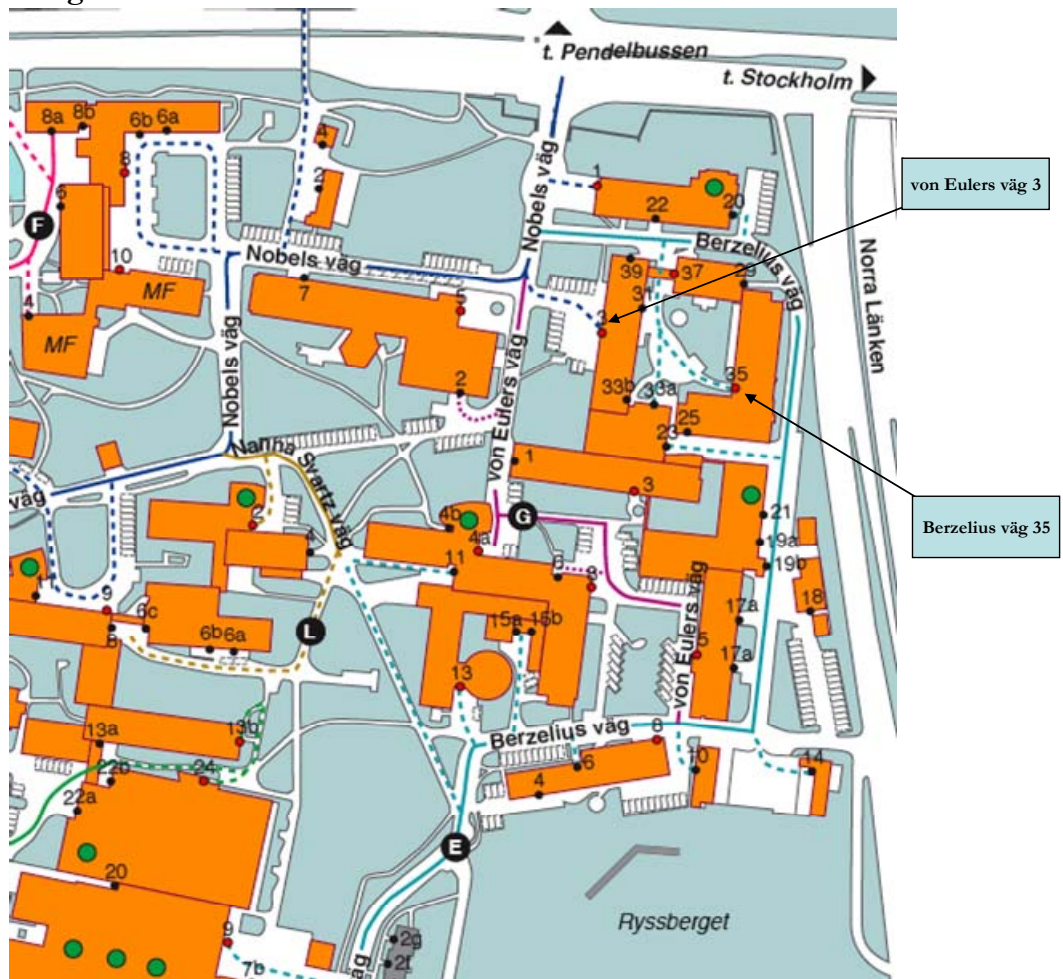

Location of CMB

Main Entrance - von Eulers väg 3
Entrance - Berzelius väg 35

CMB, Karolinska Institutet

Mailing Address:
Box 285
S-171 77 Stockholm
Sweden

Visiting Address:
KI Campus, Solna
von Eulers väg 3
or Berzelius väg 35

Via Central Train Station: Take bus 47 to Tomtebodan (last stop). Walk across campus to either von Eulers väg 3 or Berzelius väg 35.

Via Car: Take the E4, southbound: Follow the signs to Karolinska Universitetssjukhuset (Karolinska University Hospital). Turn left on Karolinska vägen and continue for approximately 600 meters. Turn left onto Solnavägen and drive on for another 400 meters. Turn right into Karolinska Institutet. CMB is situated on the preclinical campus of Karolinska Institutet, near the main entrance to the KI-campus, adjacent to the Nobel Forum and the Central Administration Building.

A detailed map of the KI campus is found at: <http://www.kartguiden.com/mappage.asp?MapID=1024>